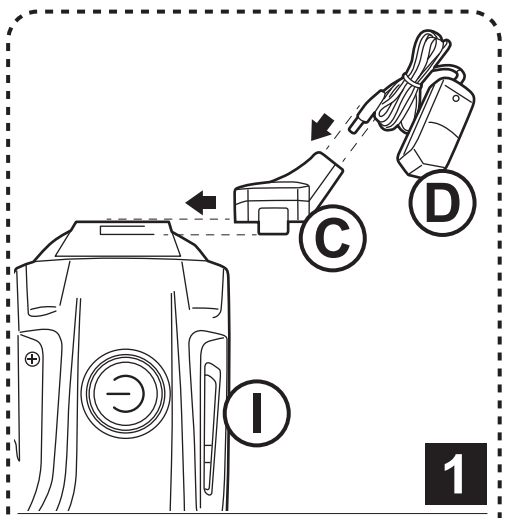

RECHARGEABLE POOL VACUUM

Model: RPV31

3

AQUA EZ