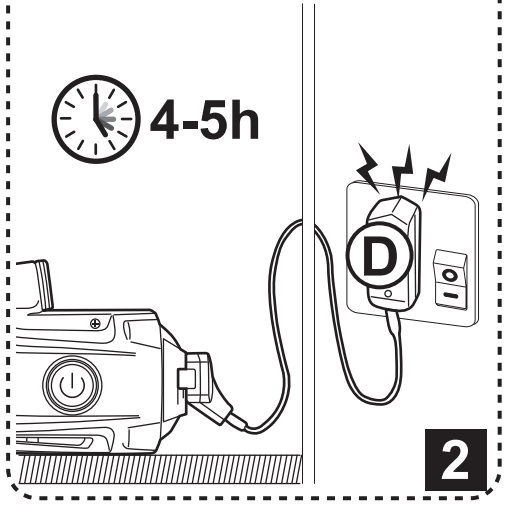

RECHARGEABLE POOL VACUUM

Model: RPV31

3

AQUA EZ