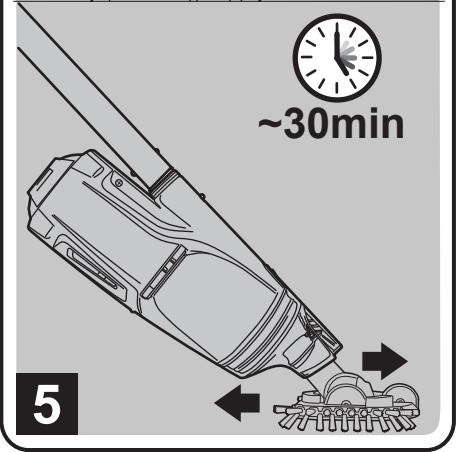

RECHARGEABLE POOL VACUUM

Model: RPV31

3

AQUA EZ