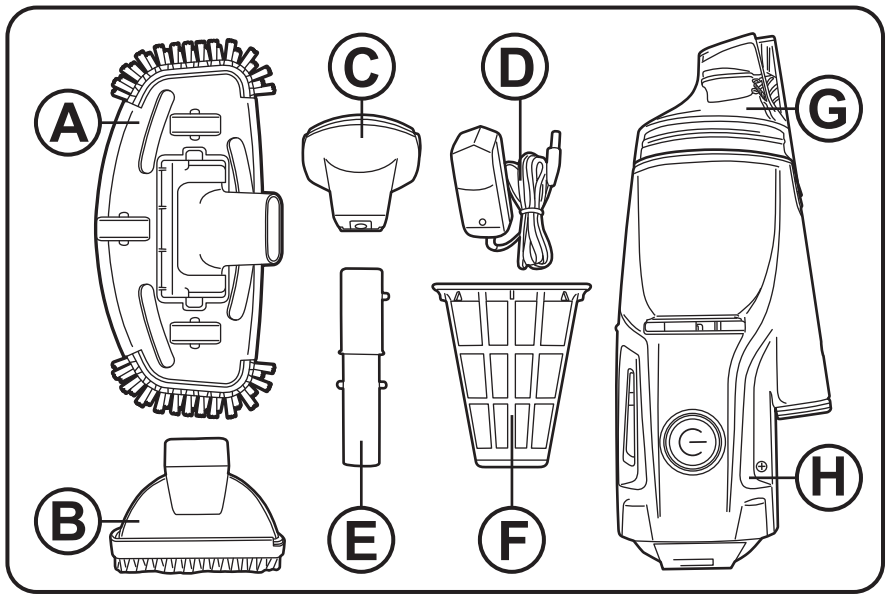

RECHARGEABLE POOL VACUUM

Model: RPV31

3

AQUA EZ