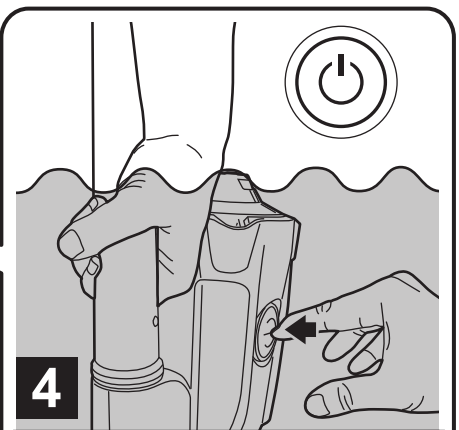

RECHARGEABLE POOL VACUUM

Model: RPV31

3

AQUA EZ