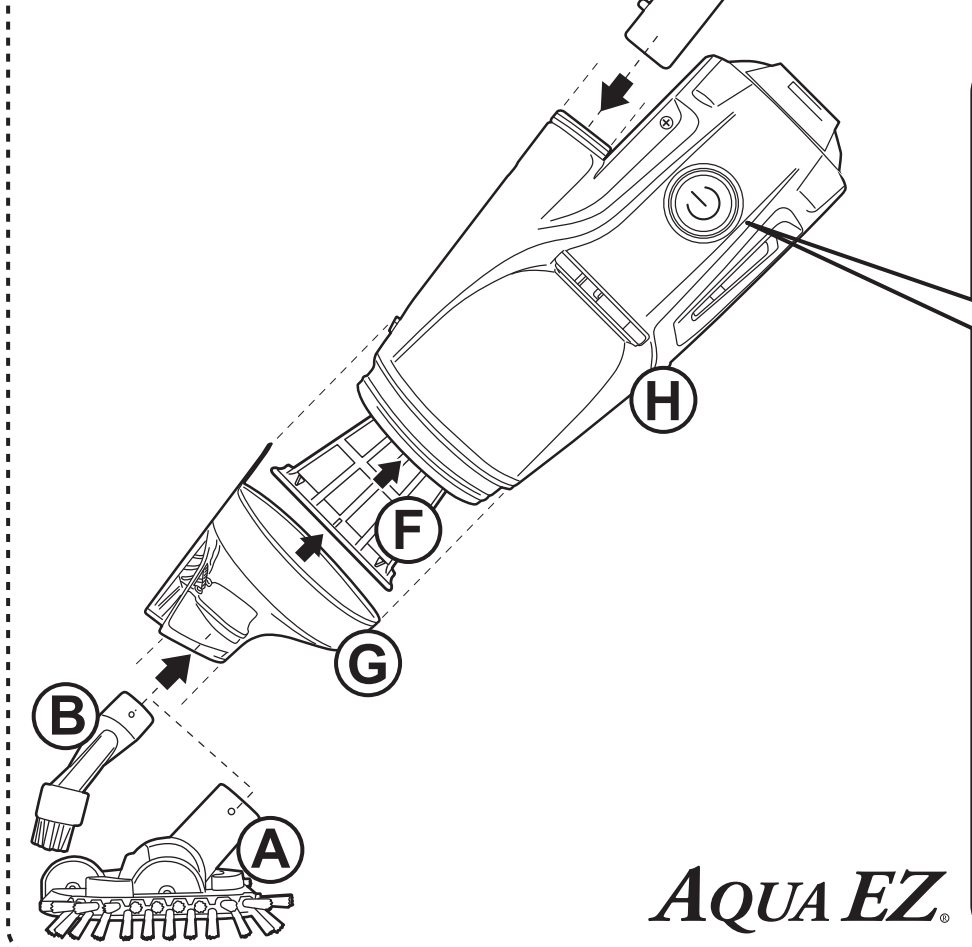

RECHARGEABLE POOL VACUUM

Model: RPV31

3

AQUA EZ