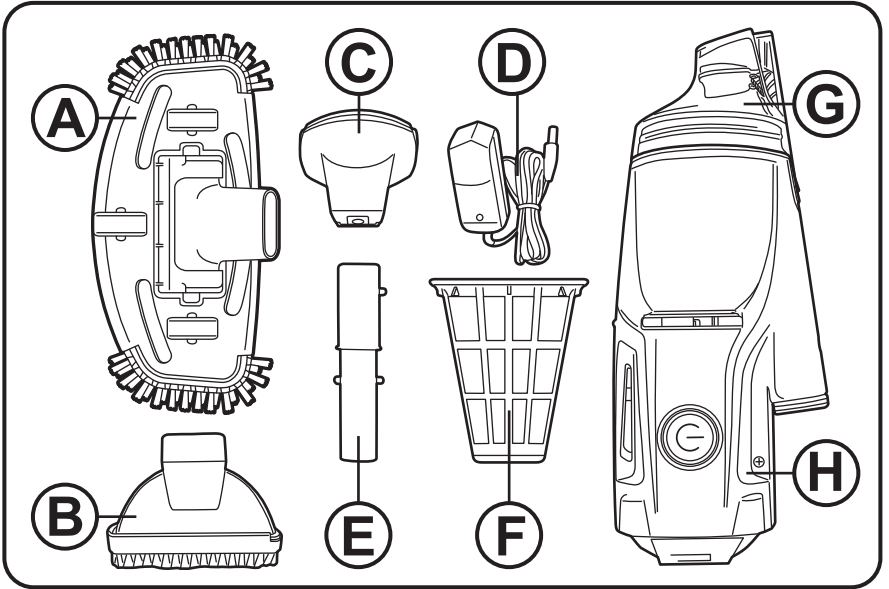

RECHARGEABLE POOL VACUUM

Model: RVP31

AQUA EZ®