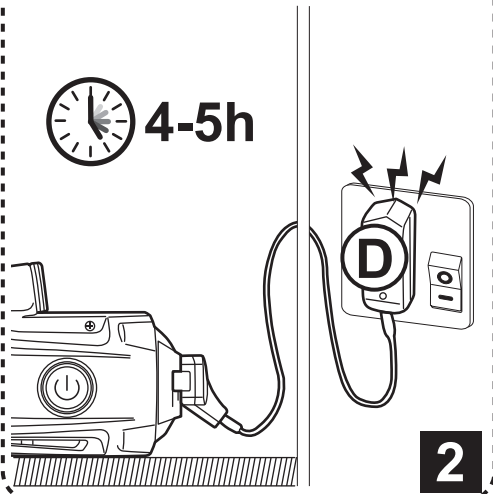

RECHARGEABLE POOL VACUUM

Model: RVP31

AQUA EZ®