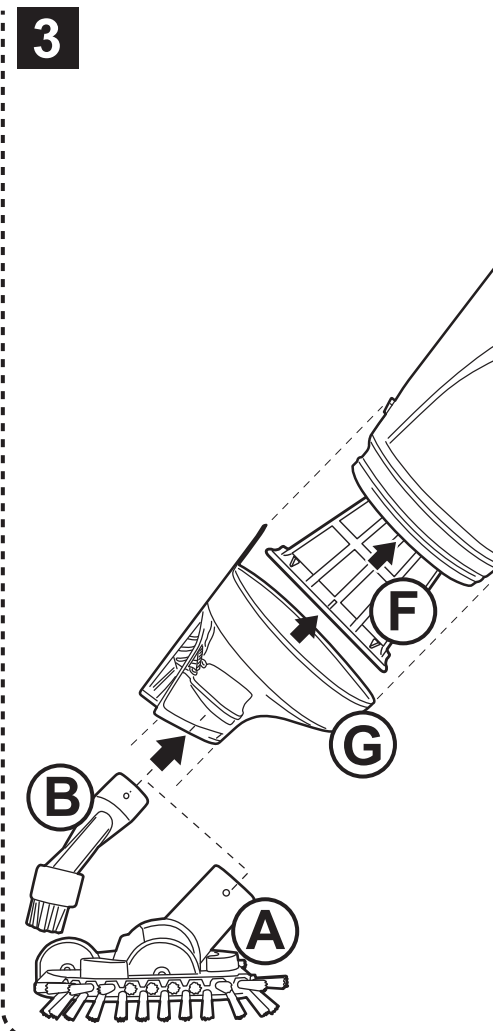

RECHARGEABLE POOL VACUUM

Model: RVP31

AQUA EZ®