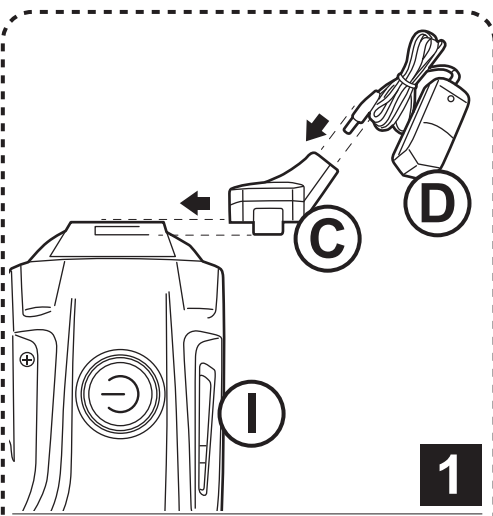

RECHARGEABLE POOL VACUUM

Model: RVP31

AQUA EZ®