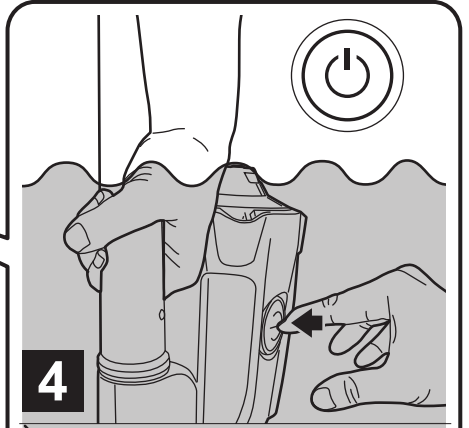

RECHARGEABLE POOL VACUUM

Model: RVP31

AQUA EZ®