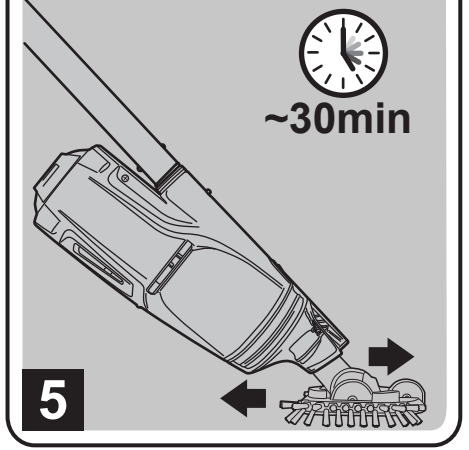

RECHARGEABLE POOL VACUUM

Model: RVP31

AQUA EZ®